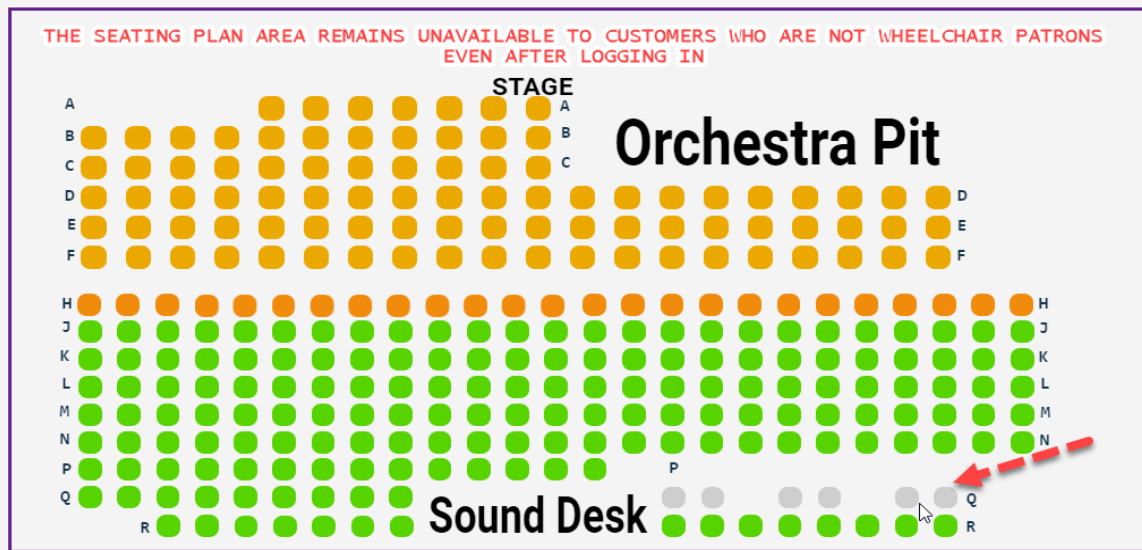

# HOW TO BOOK WHEELCHAIR TICKETS

If you have a promotion code, please enter it below:

Find seats

In Area Campus West - Screen 3 283 Tickets available

- £20.00
- £19.00
- £21.00
- £20.00

To view full price list click here

wheelchair seats are booked in the designated wheelchair section of the seating plan and must be in pairs

Your Tickets 2

In Area Campus West - Screen 3

Row Q; Seat 24

STANDARD

Wheelchair Space £20.00

Row Q; Seat 23

STANDARD

Wheelchair Companion Seat £20.00

2 seats

Total £40.00

Add & Proceed

If you have a promotion code, please enter it below:

Find seats

In Area Campus West - Screen 3

2 seats

Total £20.00

Add & Proceed