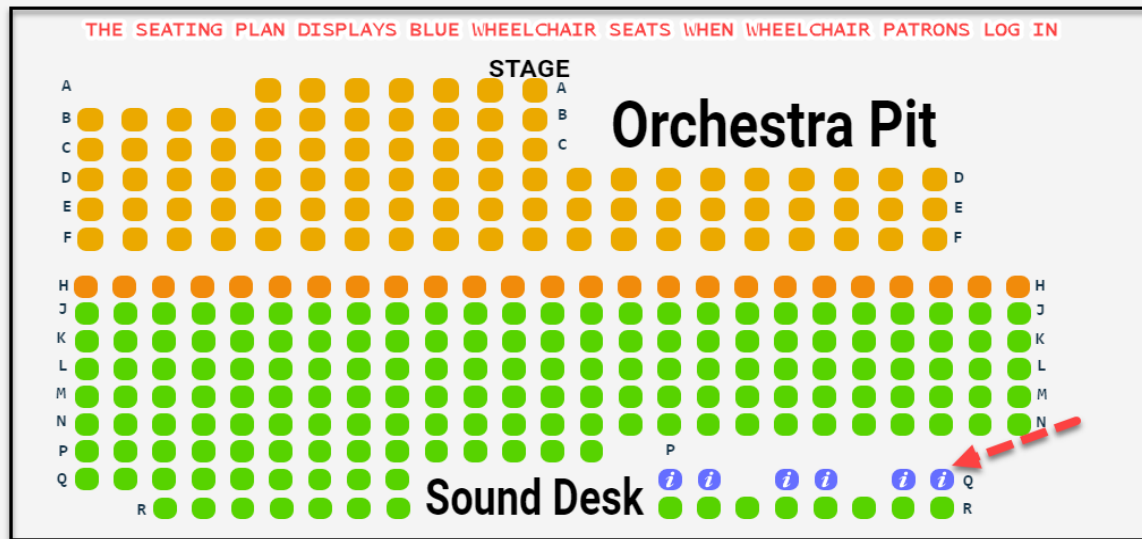

# HOW TO BOOK WHEELCHAIR TICKETS

If you have a promotion code, please enter it below:

Find seats

In Area Campus West - Screen 3 283 Tickets available

- £20.00
- £19.00
- £21.00
- £20.00

To view full price list click here

wheelchair seats are booked in the designated wheelchair section of the seating plan and must be in pairs

Your Tickets 2

In Area Campus West - Screen 3

Row Q; Seat 24

STANDARD

Wheelchair Space £20.00

Row Q; Seat 23

STANDARD

Wheelchair Companion Seat £20.00

2 seats

Total £40.00

Add & Proceed

If you have a promotion code, please enter it below:

Find seats

In Area Campus West - Screen 3

2 seats

Total £20.00

Add & Proceed