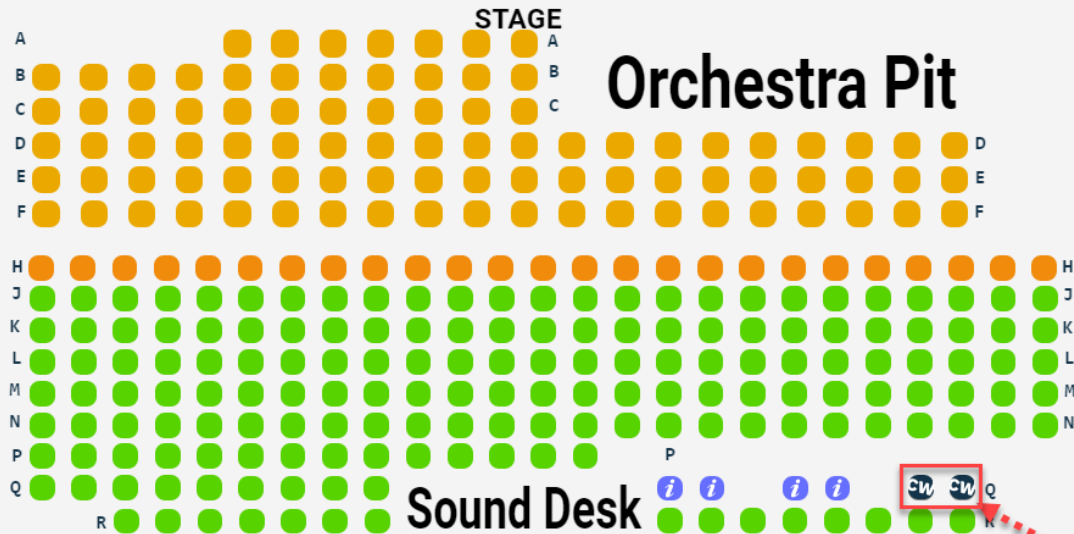

# HOW TO BOOK WHEELCHAIR TICKETS

If you have a promotion code, please enter it below:

Find seats

In Area Campus West - Screen 3 283 Tickets available

- £20.00
- £19.00
- £21.00
- £20.00

To view full price list click here

wheelchair seats are booked in the designated wheelchair section of the seating plan and must be in pairs

Your Tickets 2

In Area Campus West - Screen 3

Row Q; Seat 24

STANDARD

Wheelchair Space £20.00

Row Q; Seat 23

STANDARD

Wheelchair Companion Seat £20.00

2 seats

Total £40.00

Add & Proceed

If you have a promotion code, please enter it below:

Find seats

In Area Campus West - Screen 3

2 seats

Total £20.00

Add & Proceed